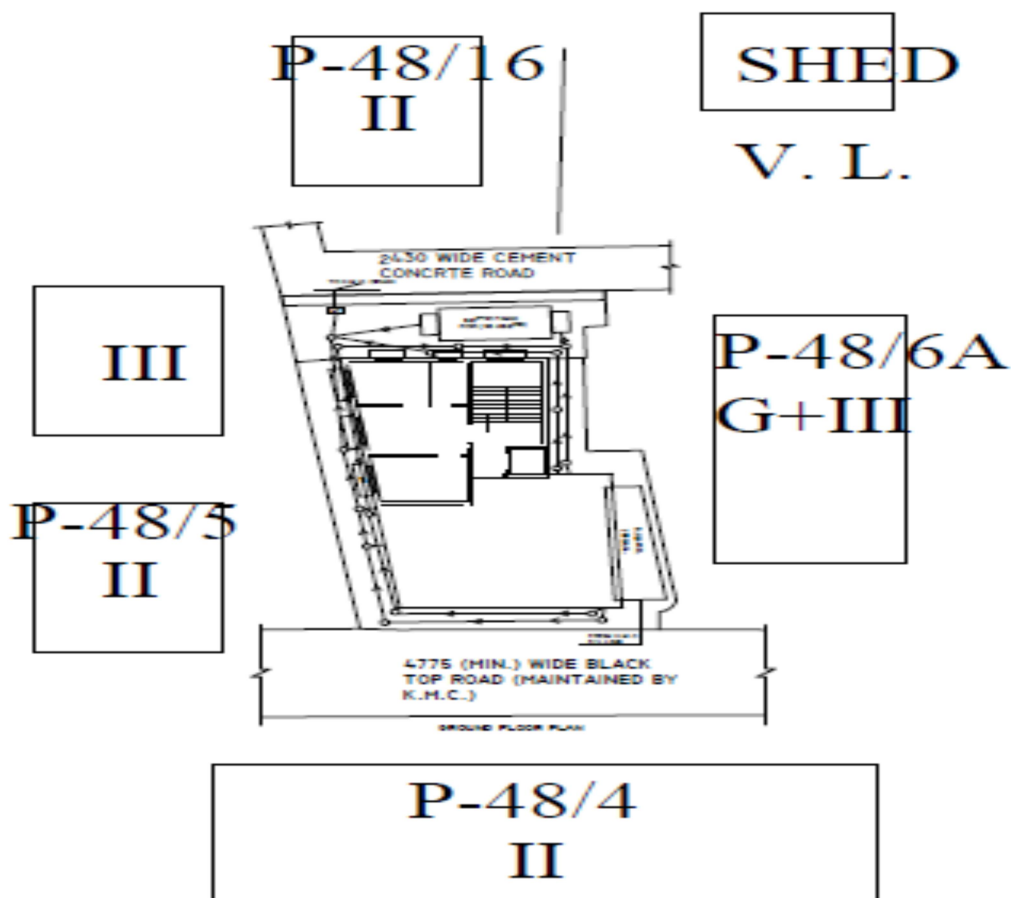

LOCATION MAP WITH LATITUDE AND LONGITUDE FOR THE PROJECT NAMED "Nirvana" at 117, Putiary Panchanantala Road, PO - PASCHIM PUTIARY, PS – HARIDEBPUR, Kolkata – 700041, under Ward No. 115 of Borough – XIII of KMC, WB, India

Co-ordinate in WGS 84	
Latitude	Longitude
22° - 28' 52.48 " N	88° - 20' 14.77 " E

# SITE PLAN

SCALE=1:600

For DOA(I) CONSTRUCTION CO.

*AC*  
*Wiboyie*  
Proprietor